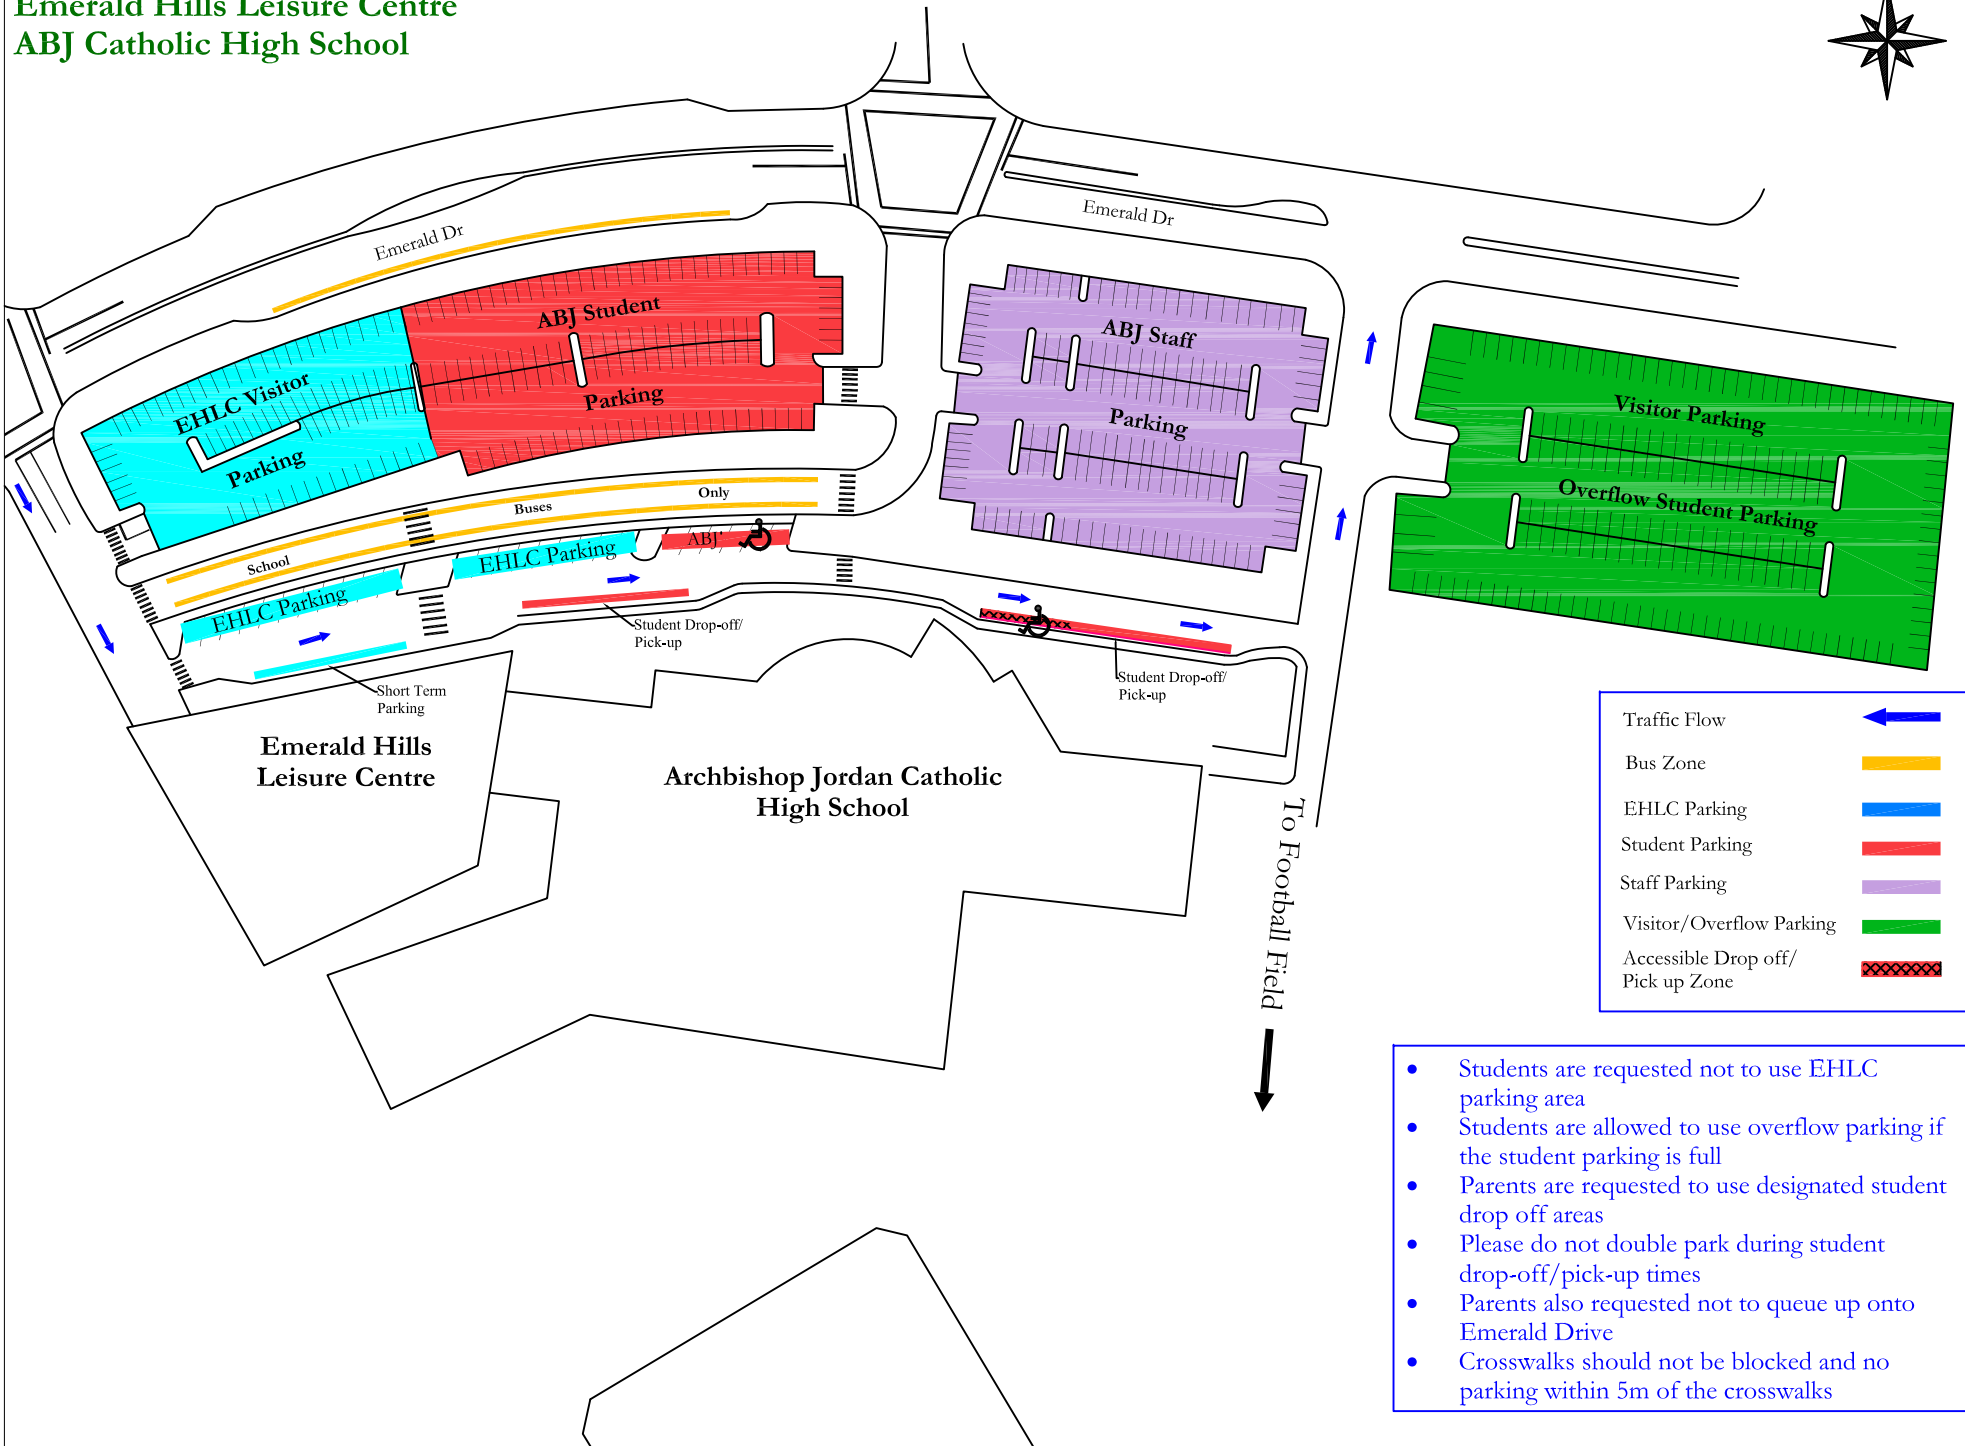

**Traffic Management Plan  
Emerald Hills Leisure Centre  
ABJ Catholic High School**

Traffic Flow	
Bus Zone	
EHLC Parking	
Student Parking	
Staff Parking	
Visitor/Overflow Parking	
Accessible Drop off/ Pick up Zone	

- Students are requested not to use EHLC parking area
- Students are allowed to use overflow parking if the student parking is full
- Parents are requested to use designated student drop off areas
- Please do not double park during student drop-off/pick-up times
- Parents also requested not to queue up onto Emerald Drive
- Crosswalks should not be blocked and no parking within 5m of the crosswalks