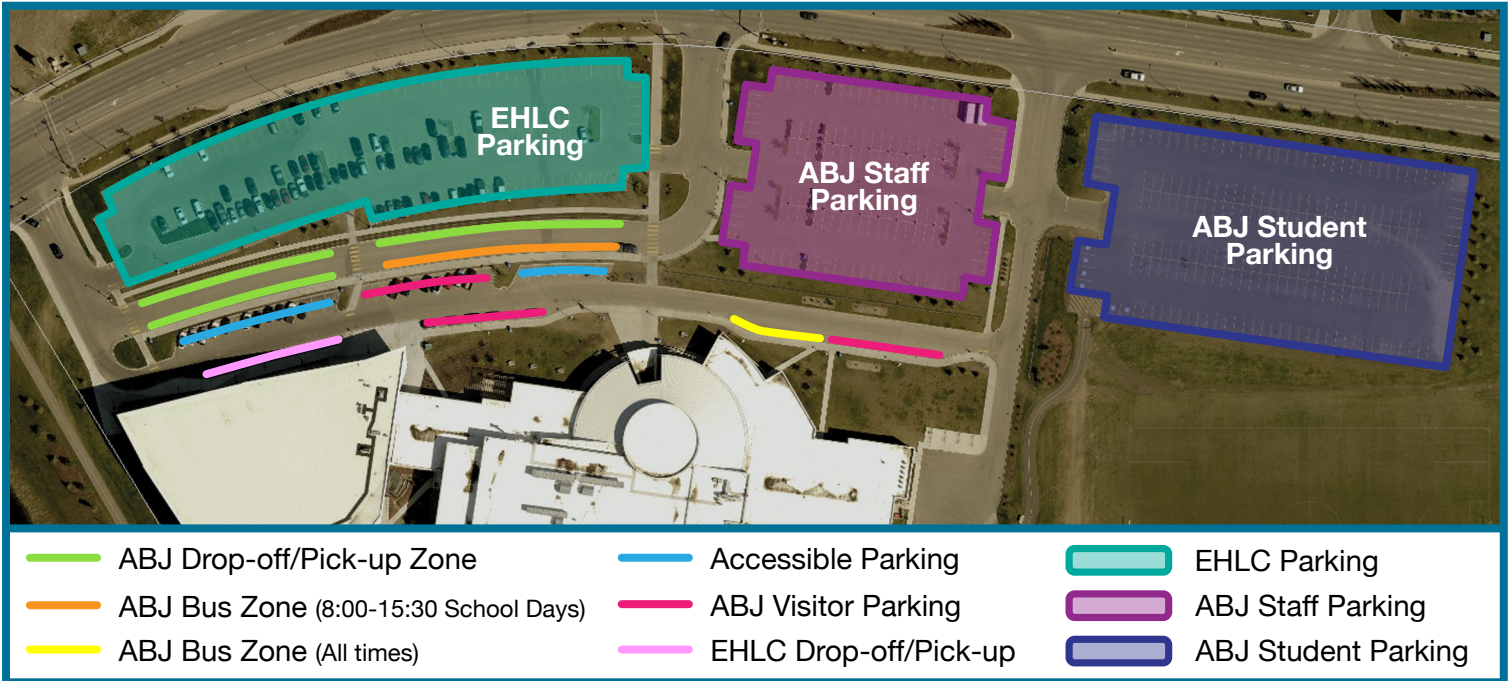

# New student drop-off zone

A new student drop-off zone has been designated to help improve traffic flow and pedestrian safety. Parents are asked to please observe all signage and respect designated parking areas.

Designated parking areas are as follows:

Drop-off traffic flow is as follows:

Thank you for your cooperation in respecting all users of this shared site.